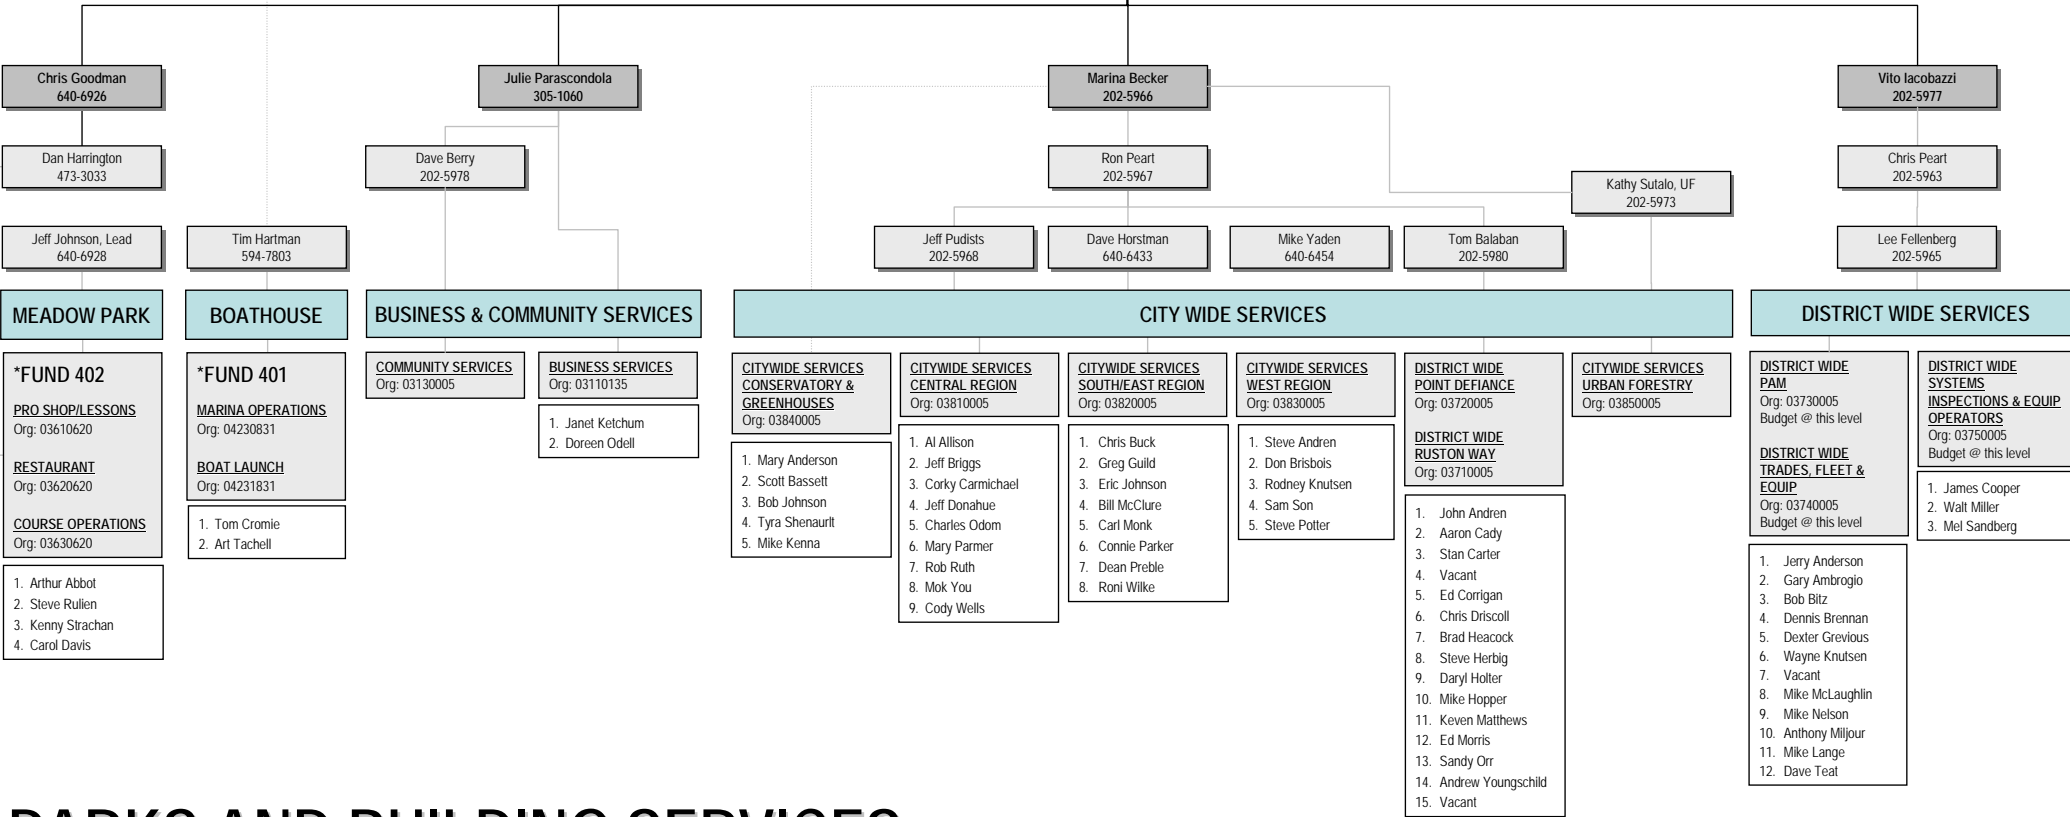

Steve Knauer
Department Director

PARKS AND BUILDING SERVICES

2007-2008 Draft Organizational and Budget Org Structure, Updated August 2007